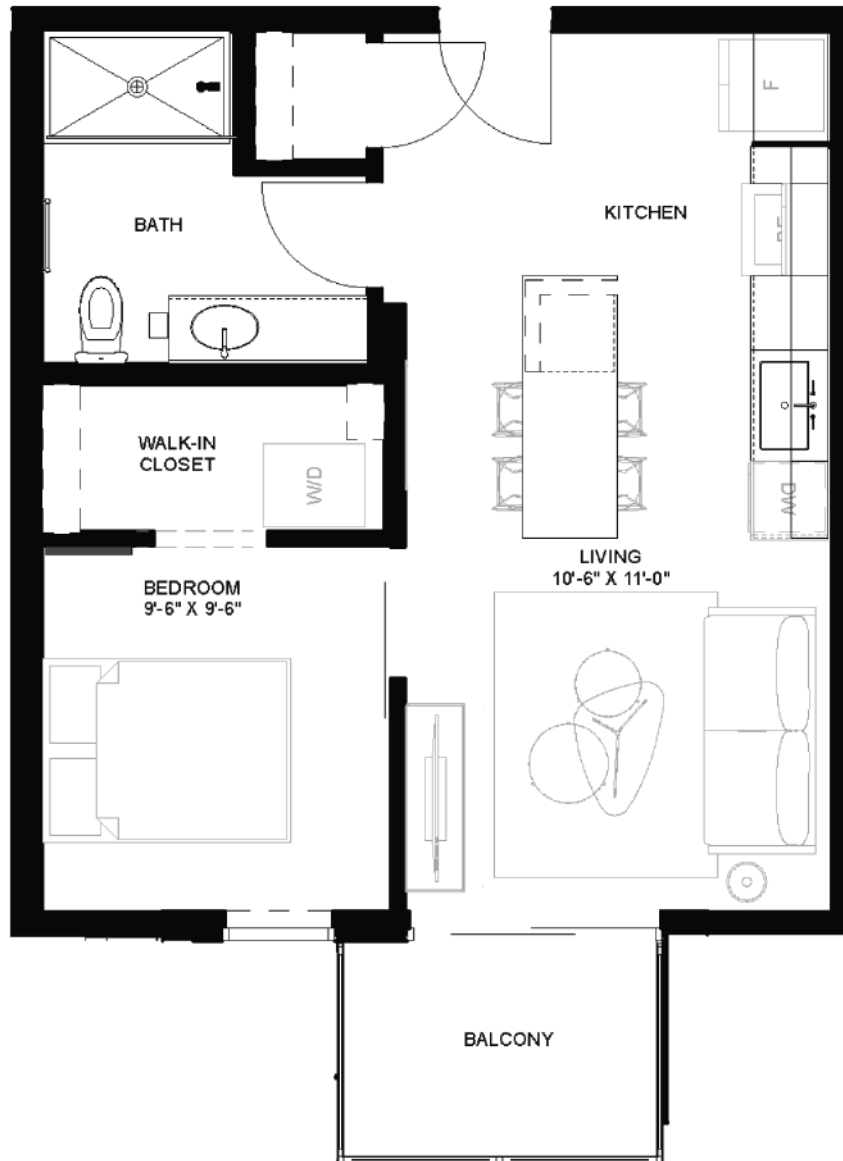

# A1

1 Bedroom / 1 Bathroom  
514 SQ. FT.

Units: 209, 214, 309, 314, 409, 414, 509, 514

All dimensions are approximate. Furniture layout is for illustrative purposes only.