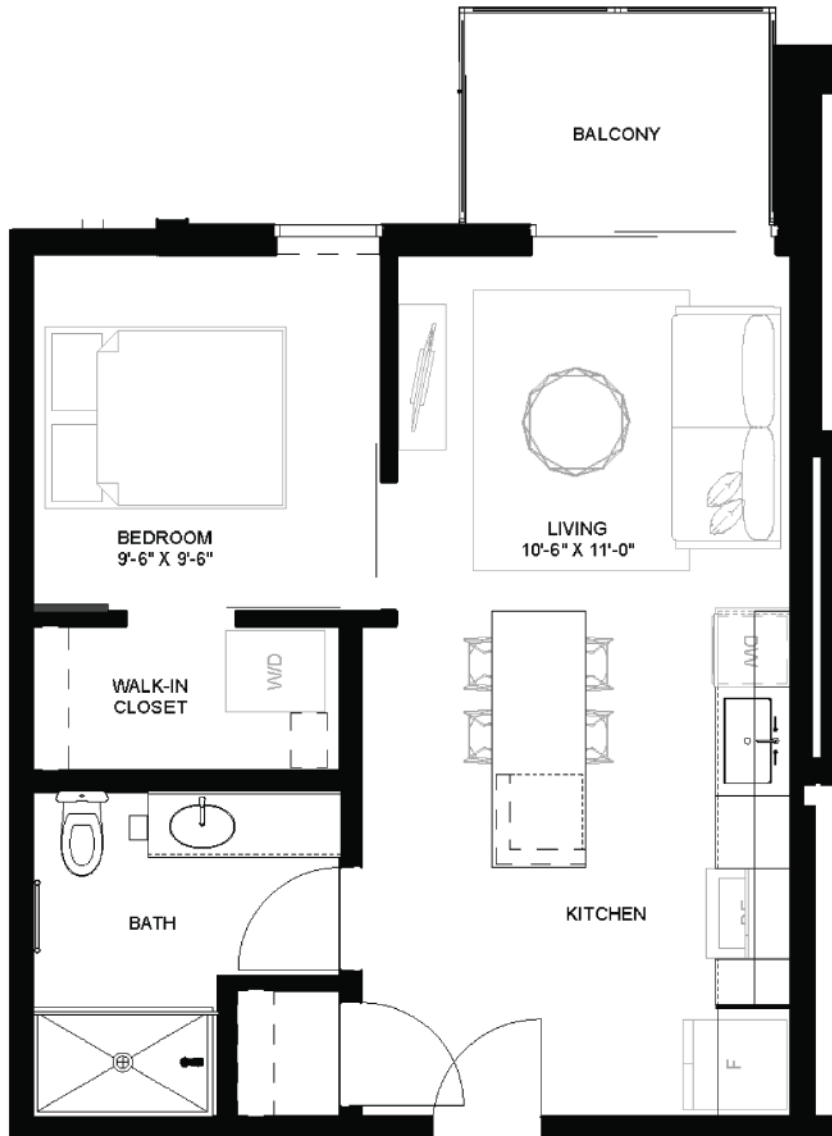

A2

1 Bedroom / 1 Bathroom
506 SQ. FT.

Unit: 204, 304, 404, 504

All dimensions are approximate. Furniture layout is for illustrative purposes only.