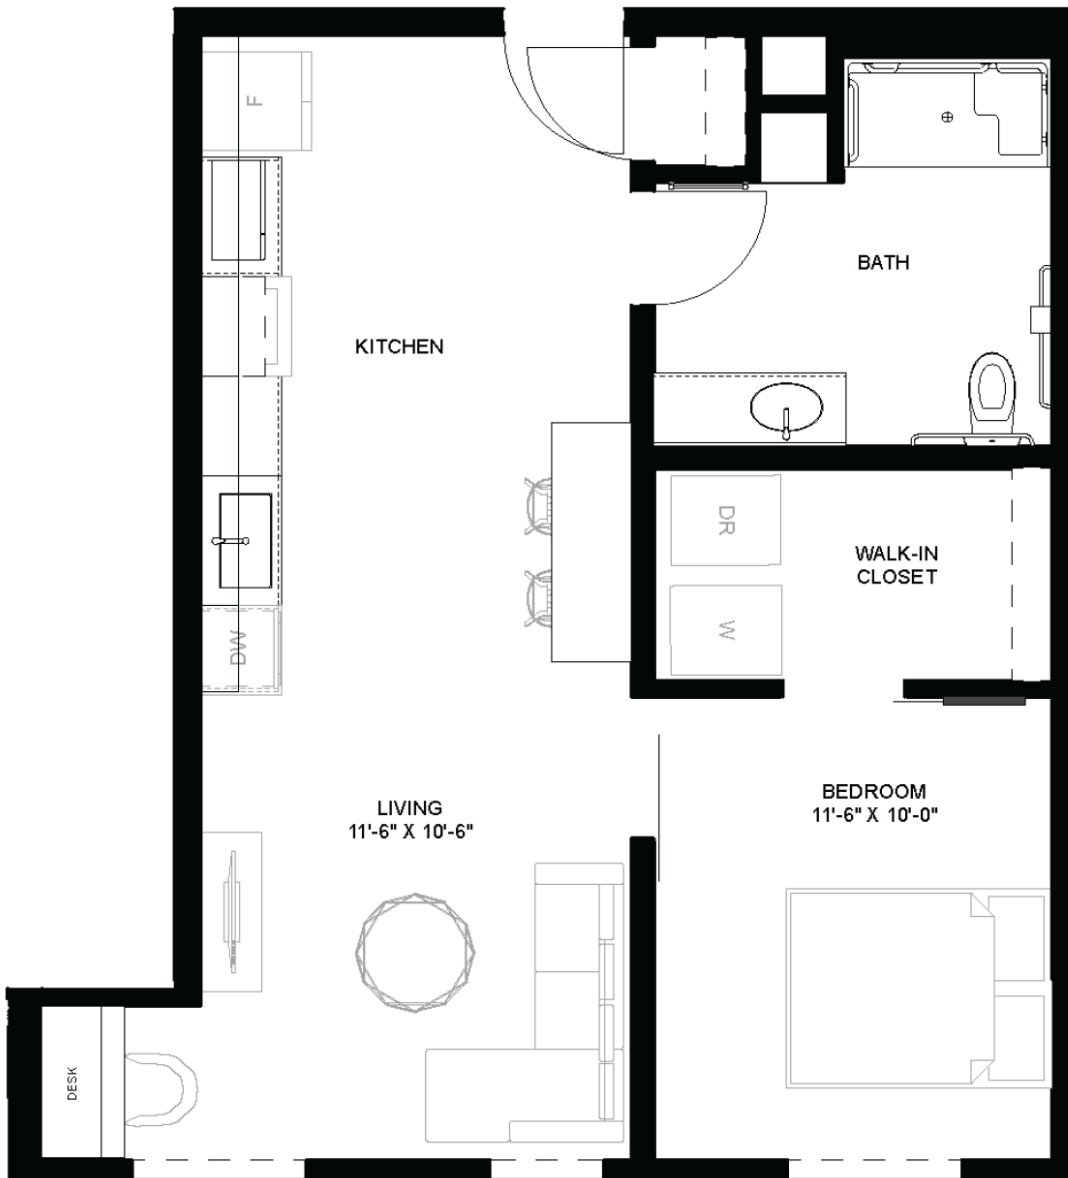

A3

1 Bedroom / 1 Bathroom (Type A)
638 SQ. FT.

Unit: 307

All dimensions are approximate. Furniture layout is for illustrative purposes only.