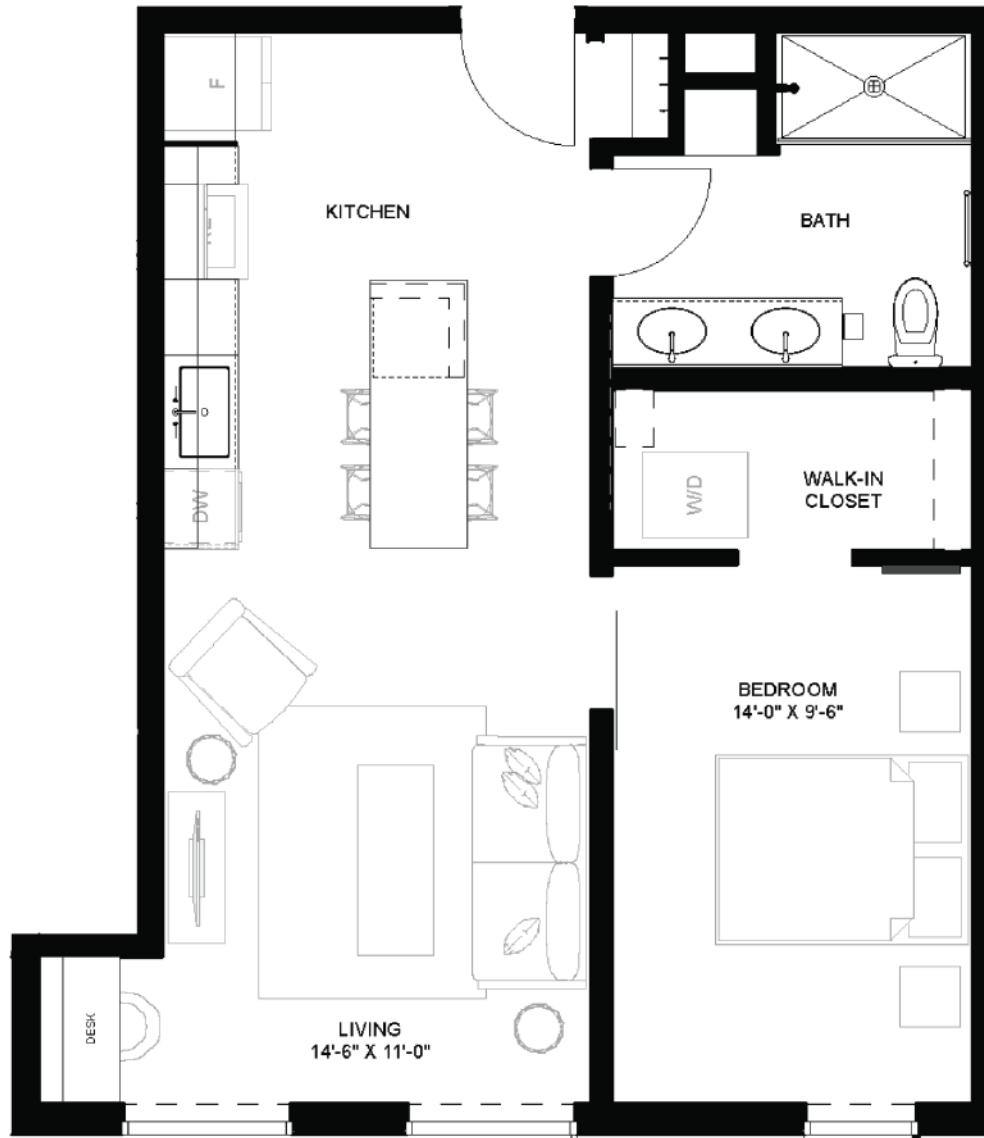

# A4

1 Bedroom / 1 Bathroom  
637 SQ. FT.

Units: 203, 208, 303, 308, 403, 407, 408, 412, 503, 507, 508

All dimensions are approximate. Furniture layout is for illustrative purposes only.