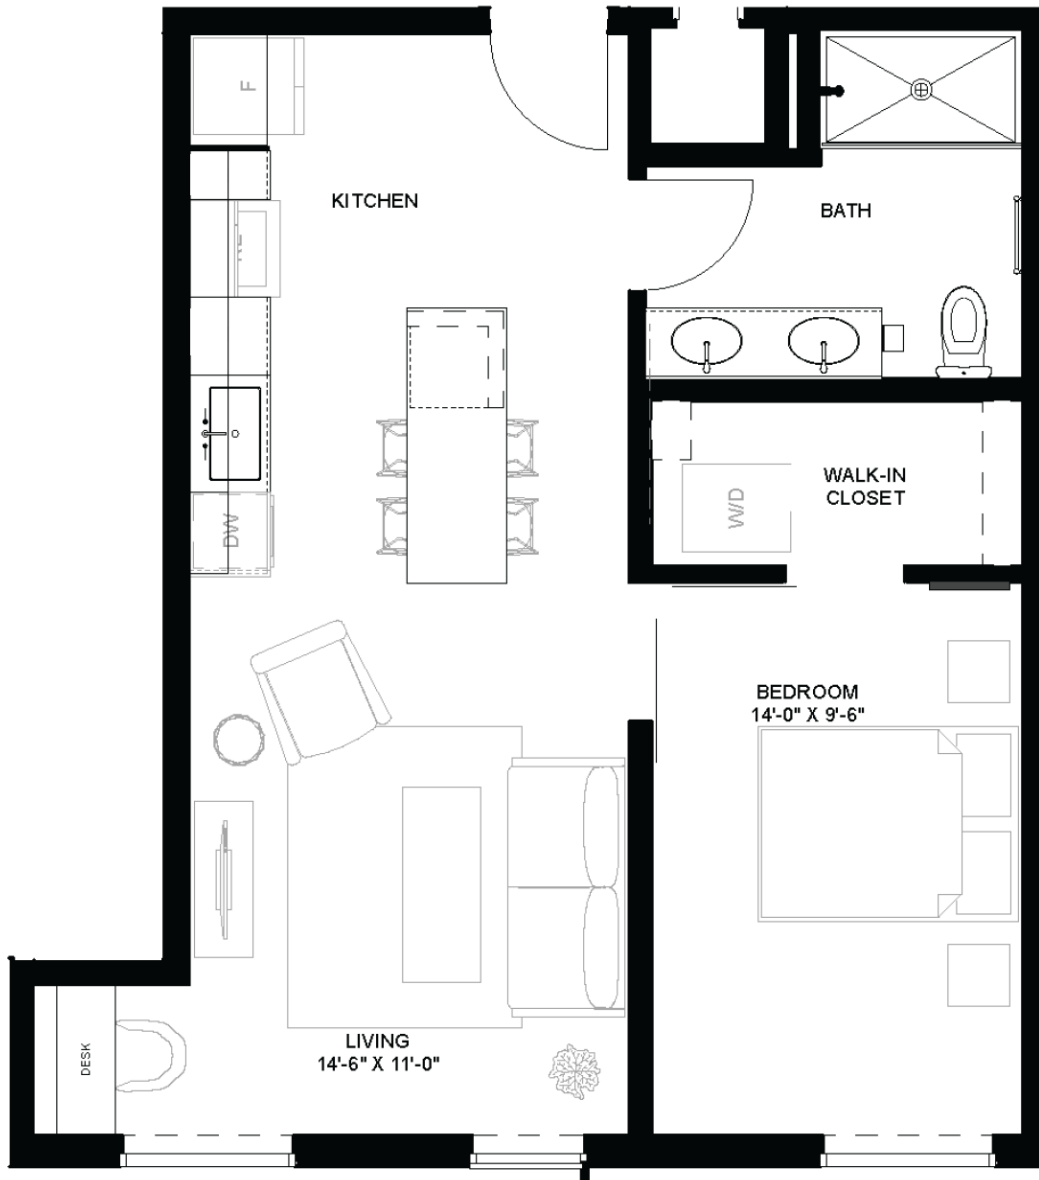

A5

1 Bedroom / 1 Bathroom
629 SQ. FT.

Units: 213, 312, 313, 413, 512, 513

All dimensions are approximate. Furniture layout is for illustrative purposes only.