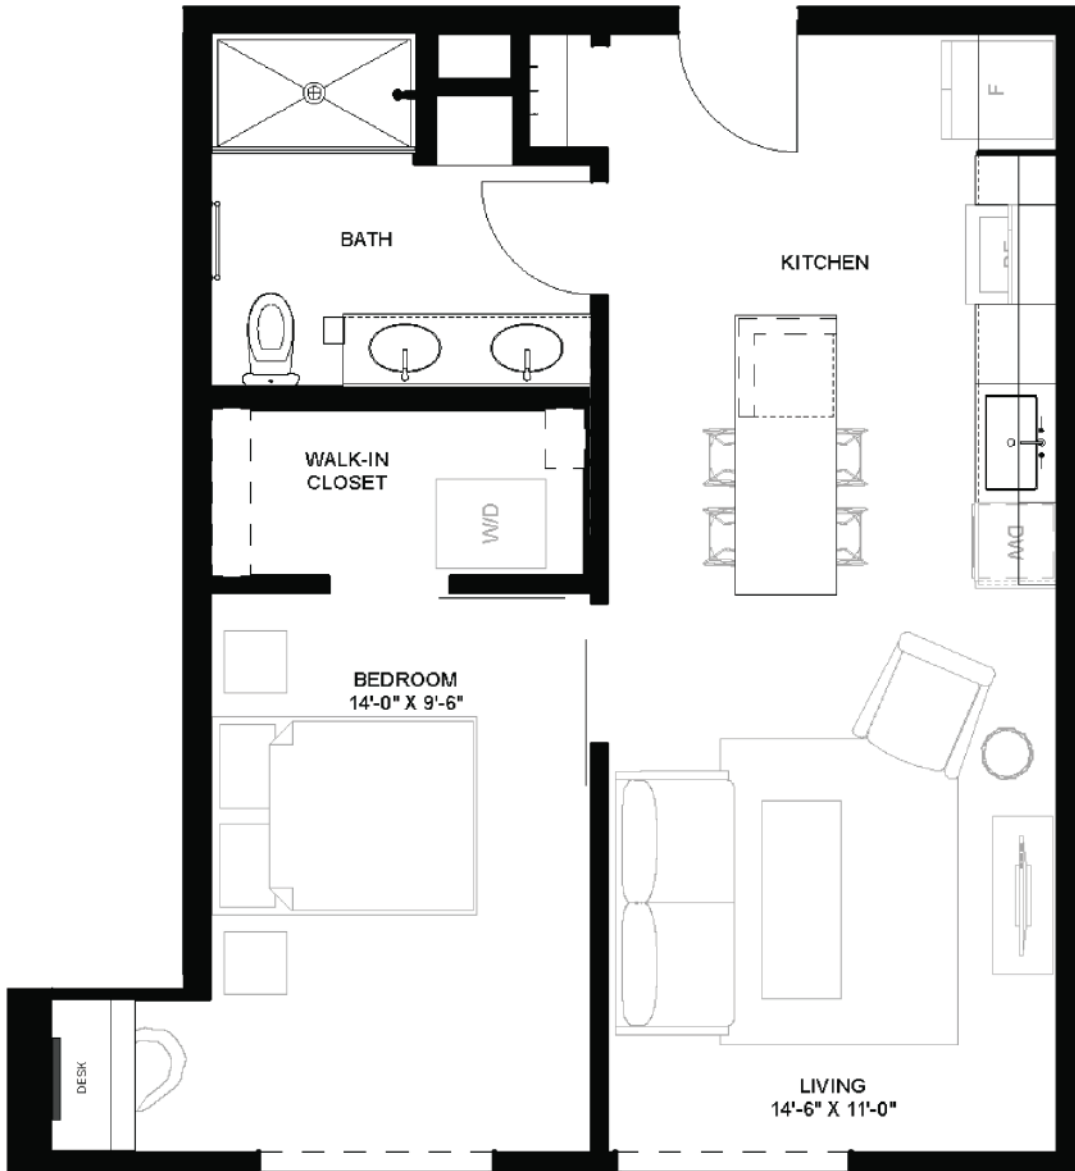

A6

1 Bedroom / 1 Bathroom
638 SQ. FT.

Units: 207, 212

All dimensions are approximate. Furniture layout is for illustrative purposes only.