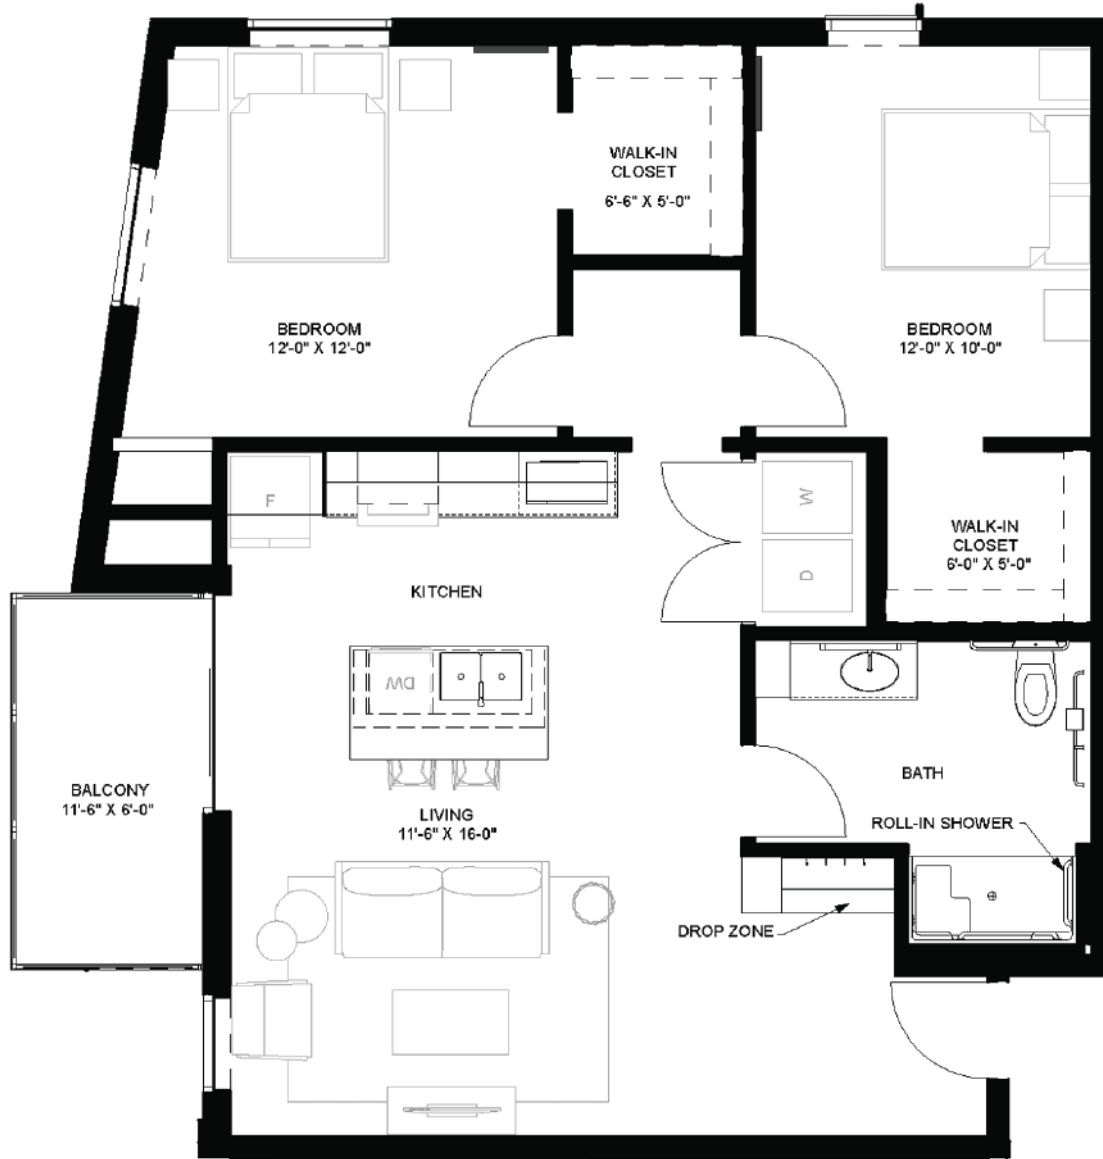

# B3

2 Bedroom / 1 Bathroom (Type A)  
958 SQ. FT.

Unit: 218

All dimensions are approximate. Furniture layout is for illustrative purposes only.