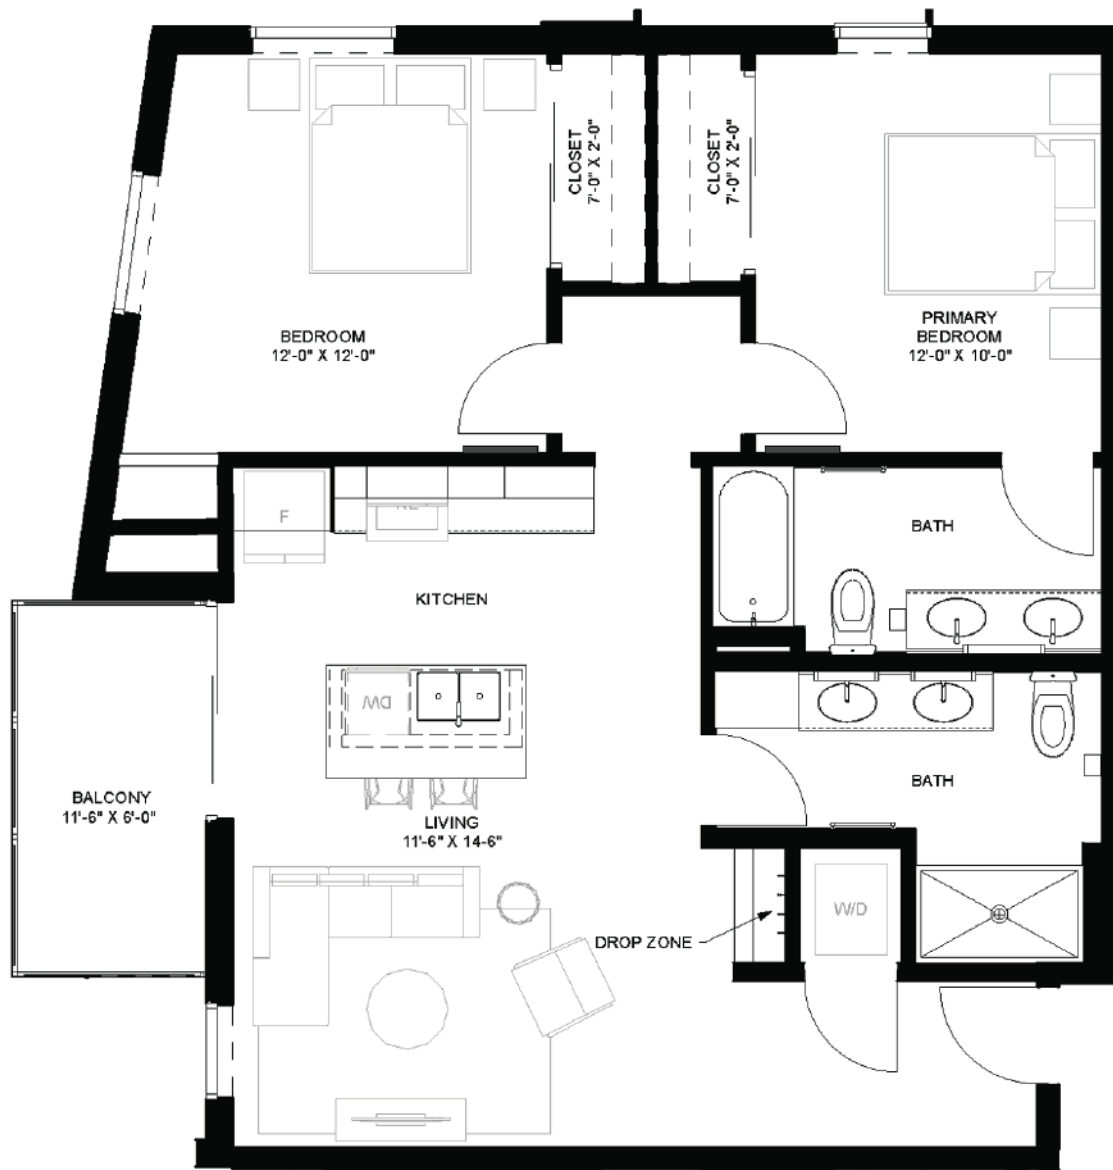

# B4

2 Bedroom / 2 Bathroom  
966 SQ. FT.

Units: 318, 418, 518

All dimensions are approximate. Furniture layout is for illustrative purposes only.