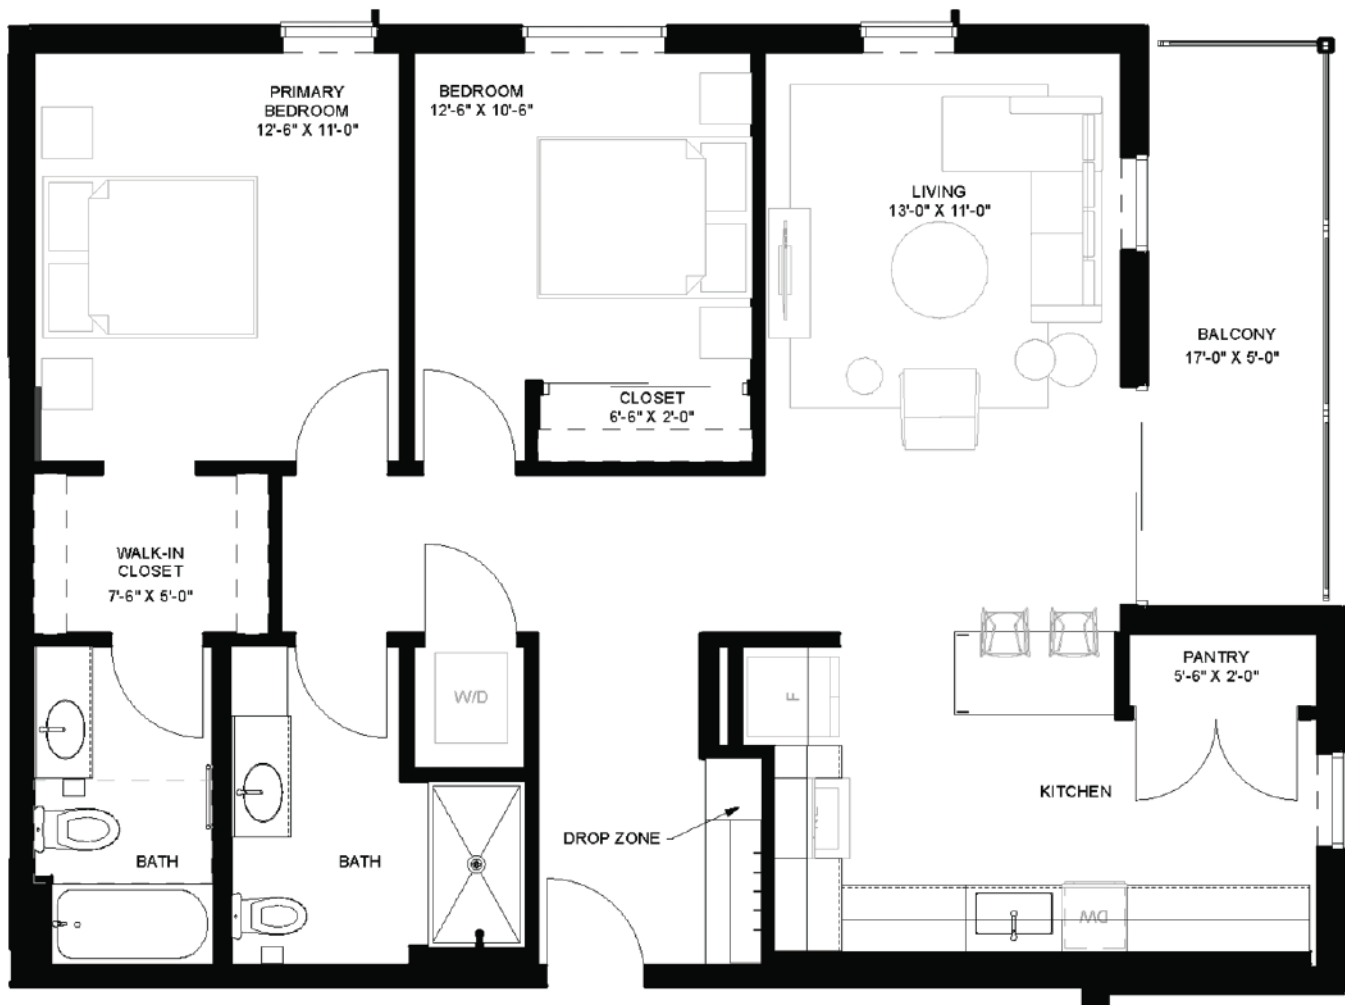

B5

2 Bedroom / 2 Bathroom
1,016 SQ. FT.

Unit: 302, 502

All dimensions are approximate. Furniture layout is for illustrative purposes only.