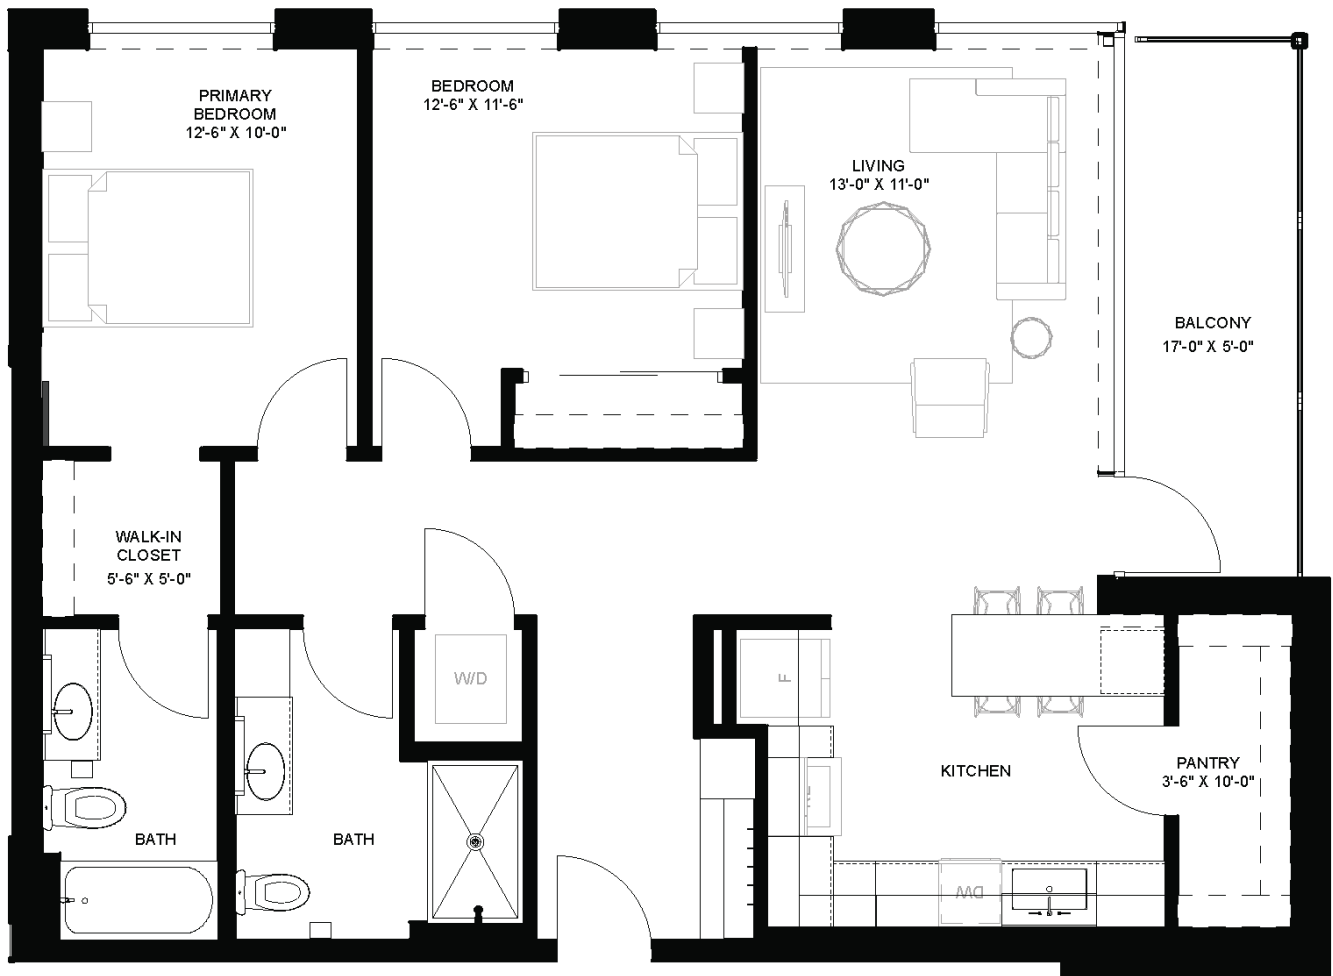

# B6

2 Bedroom / 2 Bathroom  
1,018 SQ. FT.

Unit: 202

All dimensions are approximate. Furniture layout is for illustrative purposes only.