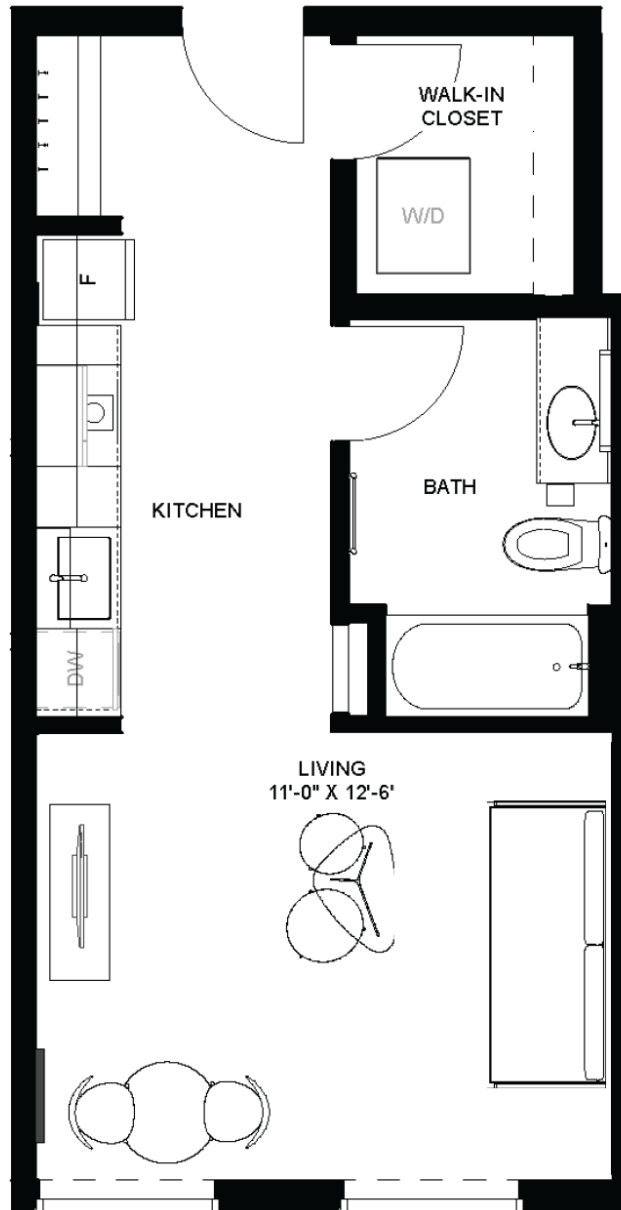

S2

Studio / 1 Bathroom
411 SQ. FT.

Unit: 217, 517

All dimensions are approximate. Furniture layout is for illustrative purposes only.