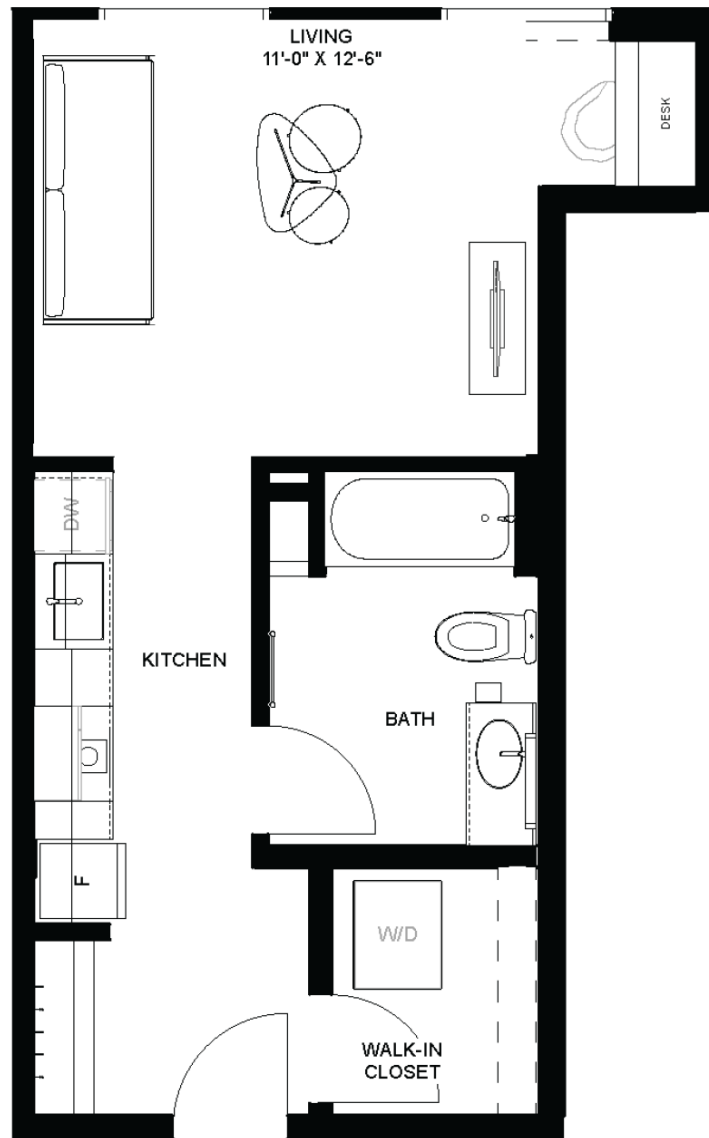

S3

Studio / 1 Bathroom
411 SQ. FT.

Units: 206, 211, 506, 511

All dimensions are approximate. Furniture layout is for illustrative purposes only.