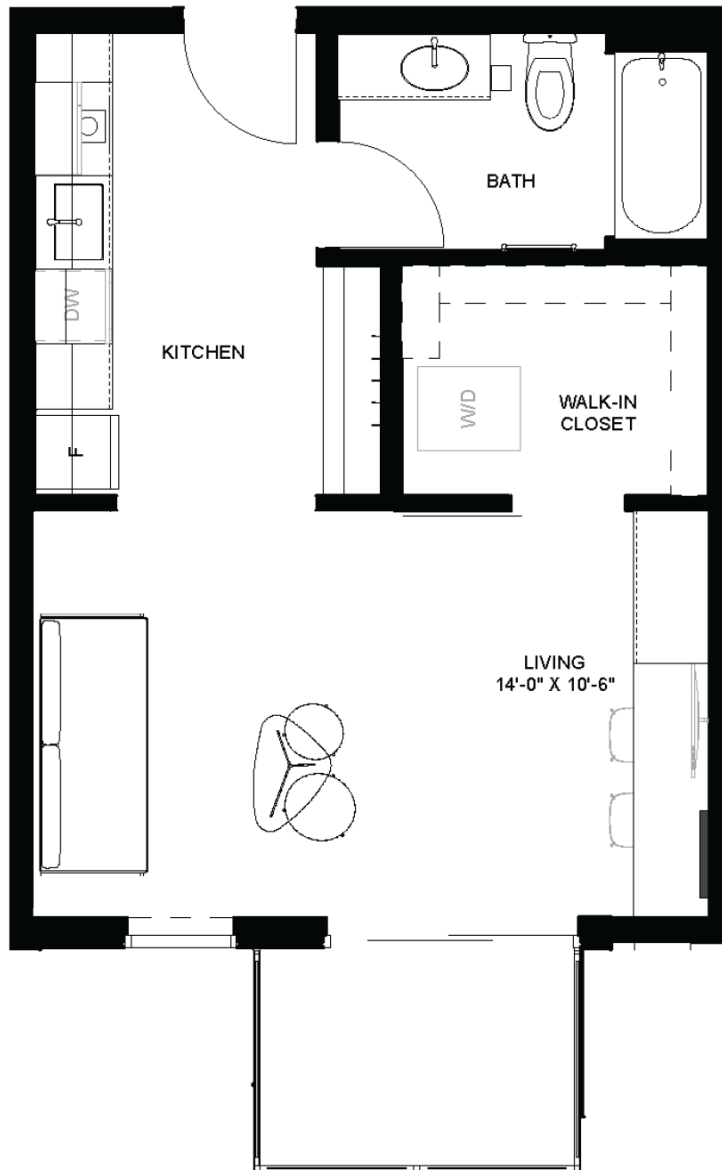

S4

Studio / 1 Bathroom
437 SQ. FT.

Unit: 210

All dimensions are approximate. Furniture layout is for illustrative purposes only.