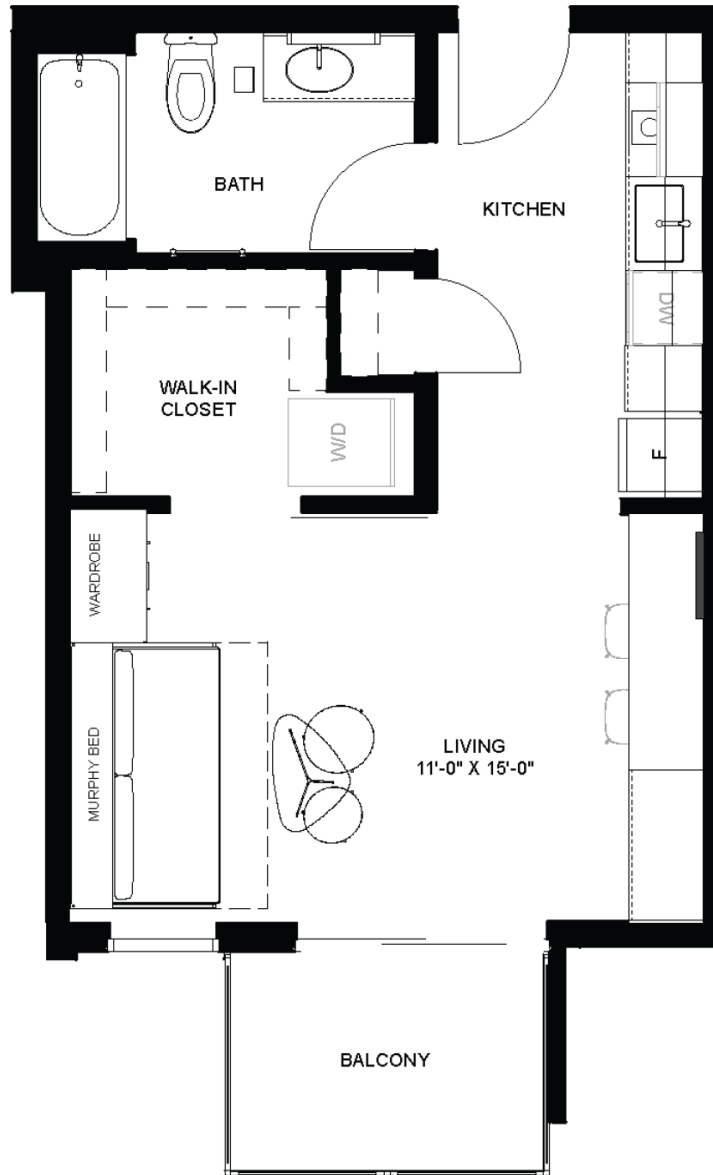

S5

Studio / 1 Bathroom
437 SQ. FT.

Unit: 215, 515

All dimensions are approximate. Furniture layout is for illustrative purposes only.